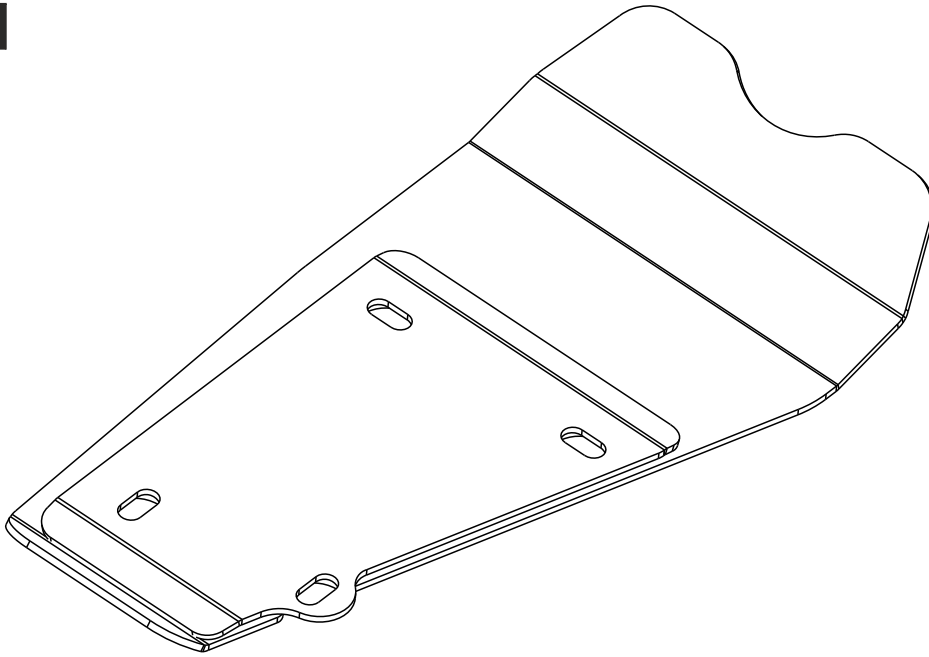

Installation instructions for KZNG5-A8920-00 Under Run Reduction Gearbox Protective Shield

TOYOTA RAV4

Model Year:	RAV4 - 2005 - 2010	RAV4 - 2012 - 2015 -
Applicability:	ZSA35L-BWFXPW ZSA30L-BWFXPW ZSA30L-BWFGPW ZSA30L-BWXXPW ZSA30L-BWXGPW	ZSA44L-ANFXK; ZSA44L-ANXXK ZSA44L-ANXGK; ZSA44L-ANYXKX ZSA44L-ANYMKX; ALA49L-ANTGXX ASA44L-ANTGKX; ASA44L-ANTMKX ALA49L-ANTMXX; ZSA42L-ANYXKX ZSA44L-ANFMKX; ZSA42L-ANYMKX ZSA42L-ANFXKX; ALA49L-ANTGYW
Part Number:		KZNG5-A8920-00
 Weight:		2,04 kg
 Installation Time:		10 min
Manual reference number:		AIM 000-873-0

KZNG5-A8920-00

A

KZNG5-08920-60

B

x4 M8x20

C1

x4 Ø 8

C2

x4 Ø 8G

1

2

3

Part number: KZNG5-A8920-00	Issue: 0	Date: 18/12/15	Manual reference number: AIM 000-873-0	Page: 4/4
--------------------------------	-------------	-------------------	---	--------------