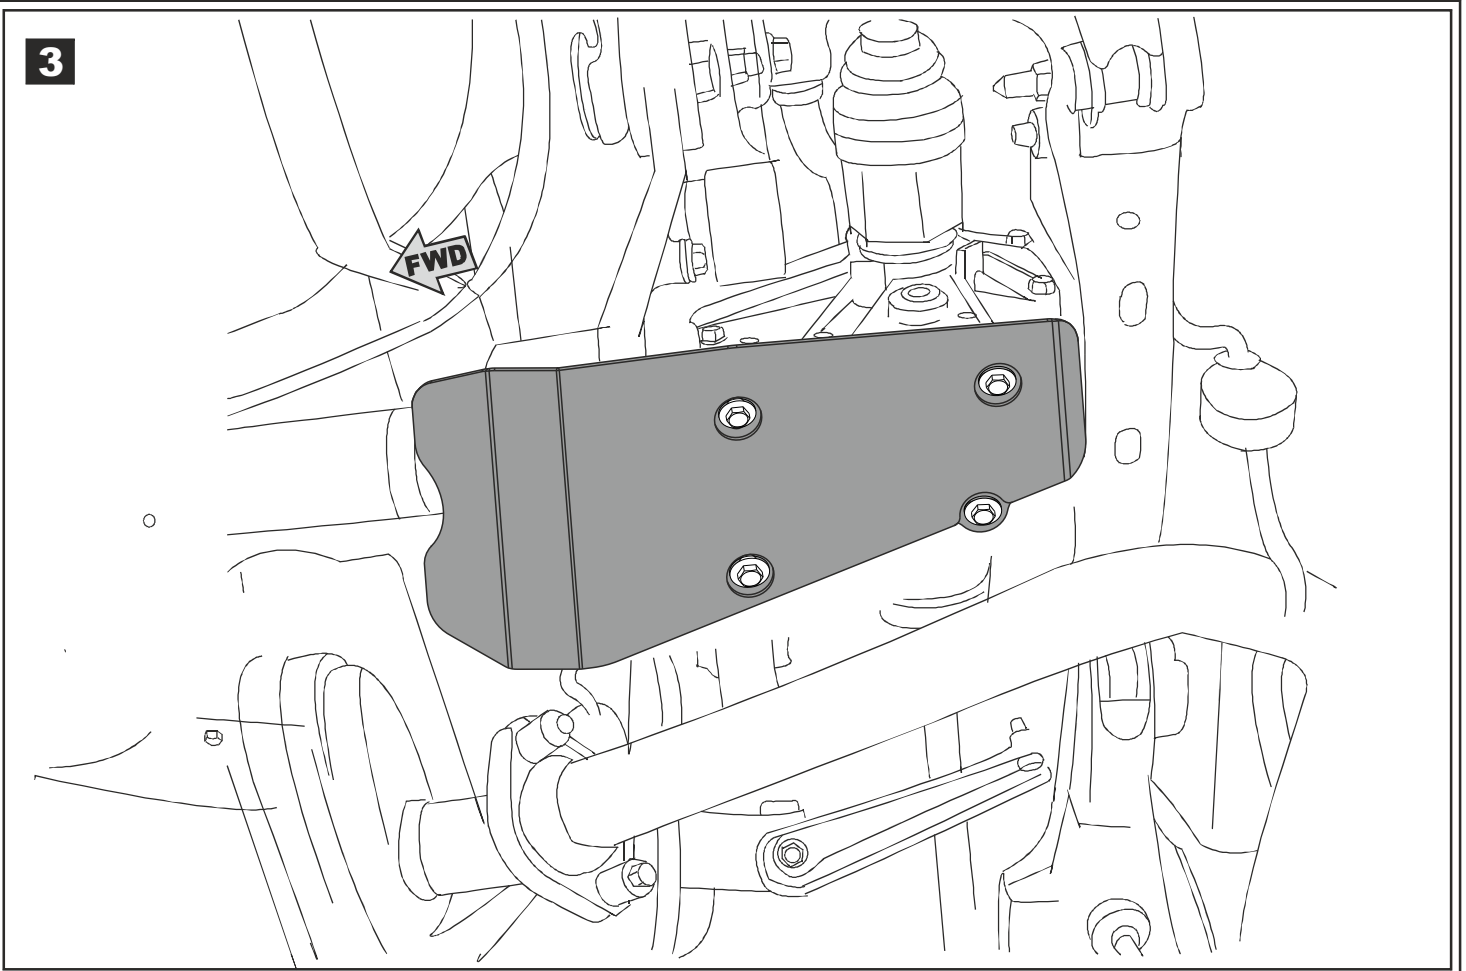

Installation instructions for KZNG5-A8920-00 Under Run Reduction Gearbox Protective Shield

TOYOTA RAV4

Model Year:	RAV4 - 2005 - 2010	RAV4 - 2012 - 2015 -
Applicability:	ZSA35L-BWFXPW ZSA30L-BWFXPW ZSA30L-BWFGPW ZSA30L-BWXXPW ZSA30L-BWXGPW	ZSA44L-ANFXK; ZSA44L-ANXXK ZSA44L-ANXGK; ZSA44L-ANYXKX ZSA44L-ANYMKX; ALA49L-ANTGXX ASA44L-ANTGKX; ASA44L-ANTMKX ALA49L-ANTMXX; ZSA42L-ANYXKX ZSA44L-ANFMKX; ZSA42L-ANYMKX ZSA42L-ANFXKX; ALA49L-ANTGYW
Part Number:		KZNG5-A8920-00
 Weight:		2,04 kg
 Installation Time:		10 min
Manual reference number:		AIM 000-873-0

x4 Ø 8G

1

2

3

Part number: KZNG5-A8920-00	Issue: 0	Date: 18/12/15	Manual reference number: AIM 000-873-0	Page: 4/4
--------------------------------	-------------	-------------------	---	--------------