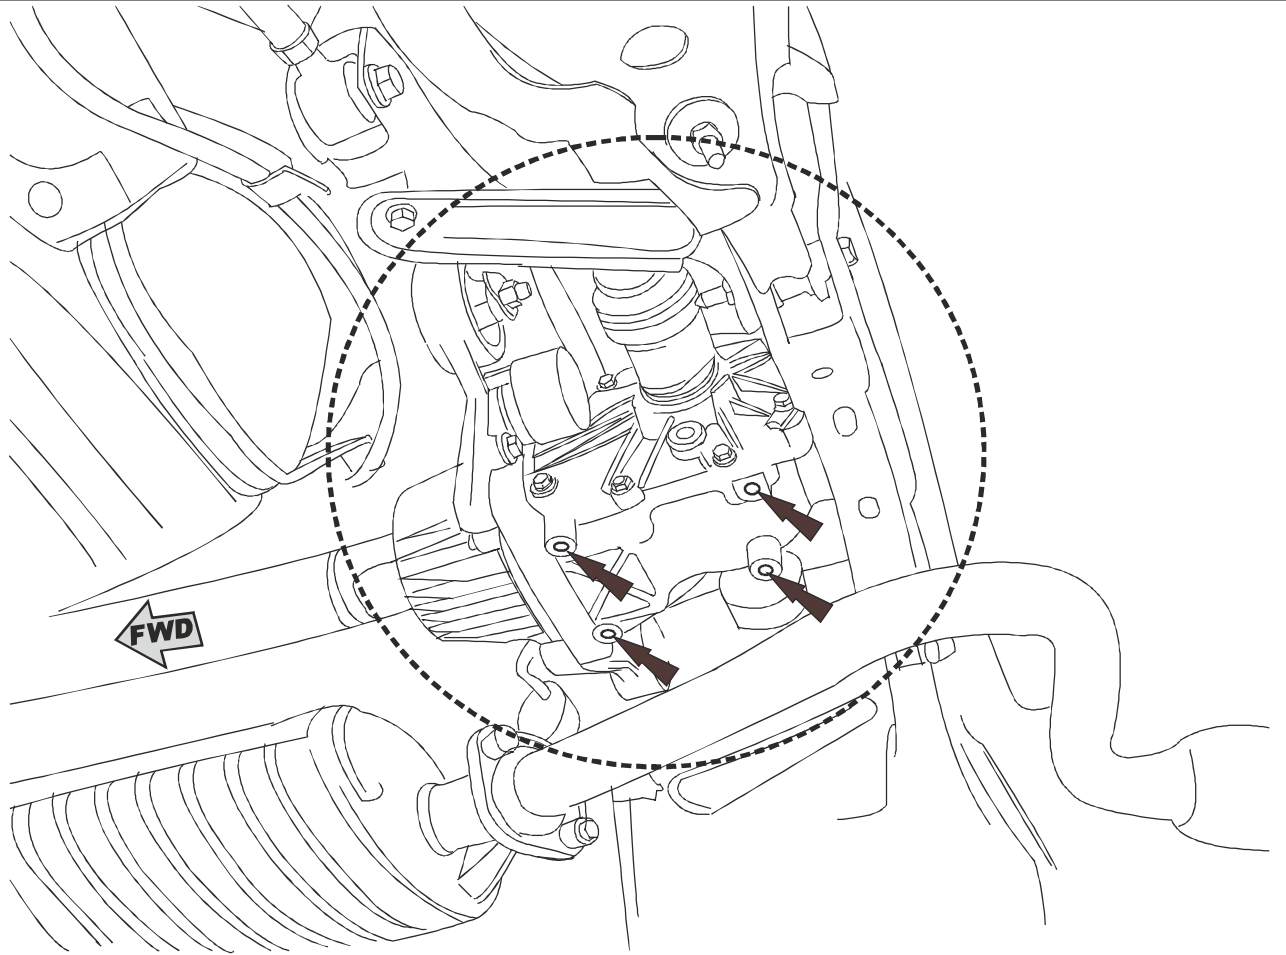

Installation instructions for KZNG5-A8920-00 Under Run Reduction Gearbox Protective Shield

TOYOTA RAV4

Model Year:	RAV4 - 2005 - 2010	RAV4 - 2012 - 2015 -
Applicability:	ZSA35L-BWFXPW ZSA30L-BWFXPW ZSA30L-BWFGPW ZSA30L-BWXXPW ZSA30L-BWXGPW	ZSA44L-ANFXK; ZSA44L-ANXXK ZSA44L-ANXGK; ZSA44L-ANYXKX ZSA44L-ANYMKX; ALA49L-ANTGXX ASA44L-ANTGKX; ASA44L-ANTMKX ALA49L-ANTMXX; ZSA42L-ANYXKX ZSA44L-ANFMKX; ZSA42L-ANYMKX ZSA42L-ANFXKX; ALA49L-ANTGYW
Part Number:		KZNG5-A8920-00
 Weight:		2,04 kg
 Installation Time:		10 min
Manual reference number:		AIM 000-873-0

x4 Ø 8G

1

2

3

Part number: KZNG5-A8920-00	Issue: 0	Date: 18/12/15	Manual reference number: AIM 000-873-0	Page: 4/4
--------------------------------	-------------	-------------------	---	--------------