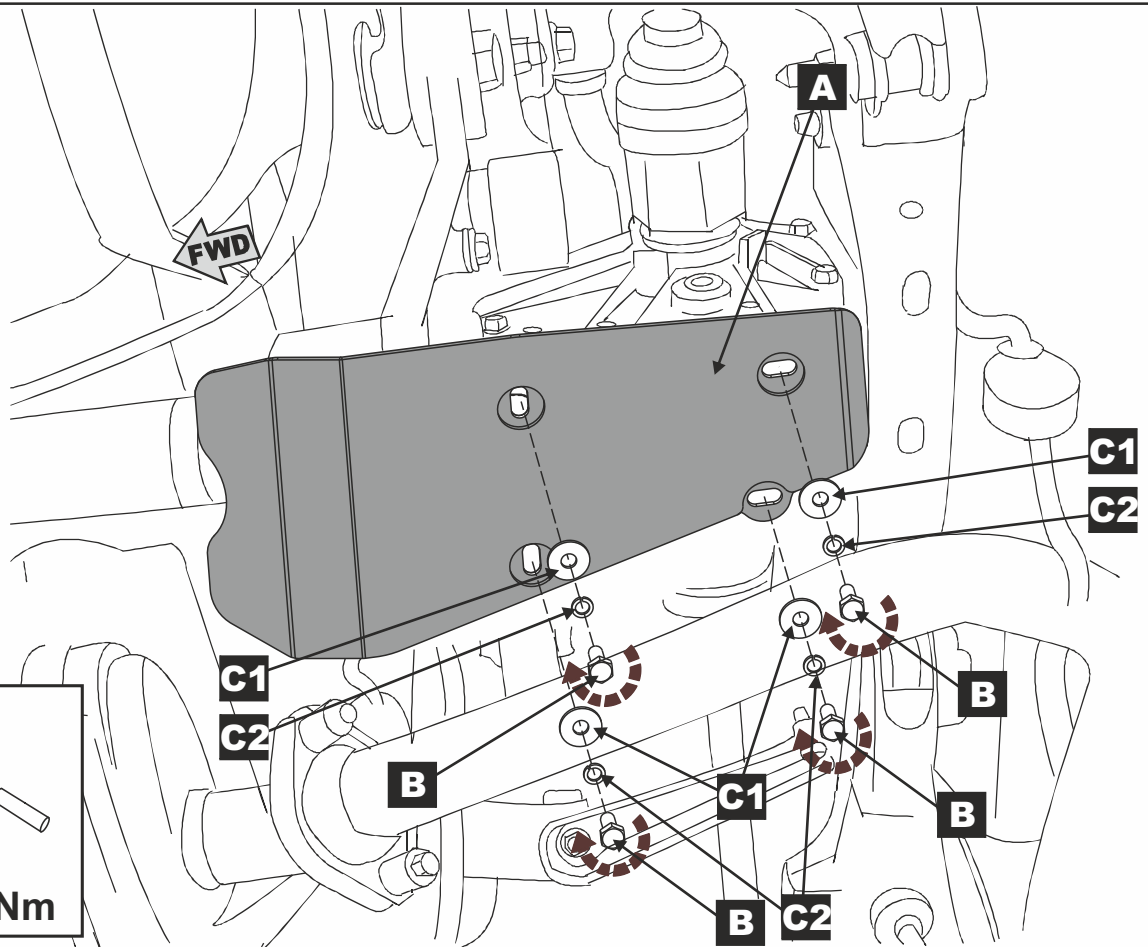

Installation instructions for KZNG5-A8920-00 Under Run Reduction Gearbox Protective Shield

TOYOTA RAV4

Model Year:	RAV4 - 2005 - 2010	RAV4 - 2012 - 2015 -
Applicability:	ZSA35L-BWFXPW ZSA30L-BWFXPW ZSA30L-BWFGPW ZSA30L-BWXXPW ZSA30L-BWXGPW	ZSA44L-ANFXK; ZSA44L-ANXXK ZSA44L-ANXGK; ZSA44L-ANYXKX ZSA44L-ANYMKX; ALA49L-ANTGXX ASA44L-ANTGKX; ASA44L-ANTMKX ALA49L-ANTMXX; ZSA42L-ANYXKX ZSA44L-ANFMKX; ZSA42L-ANYMKX ZSA42L-ANFXKX; ALA49L-ANTGYW
Part Number:		KZNG5-A8920-00
 Weight:		2,04 kg
 Installation Time:		10 min
Manual reference number:		AIM 000-873-0

KZNG5-A8920-00

A

KZNG5-08920-60

B

x4 M8x20

C1

x4 Ø 8

C2

x4 Ø 8G

1

2

3

Part number: KZNG5-A8920-00	Issue: 0	Date: 18/12/15	Manual reference number: AIM 000-873-0	Page: 4/4
--------------------------------	-------------	-------------------	---	--------------